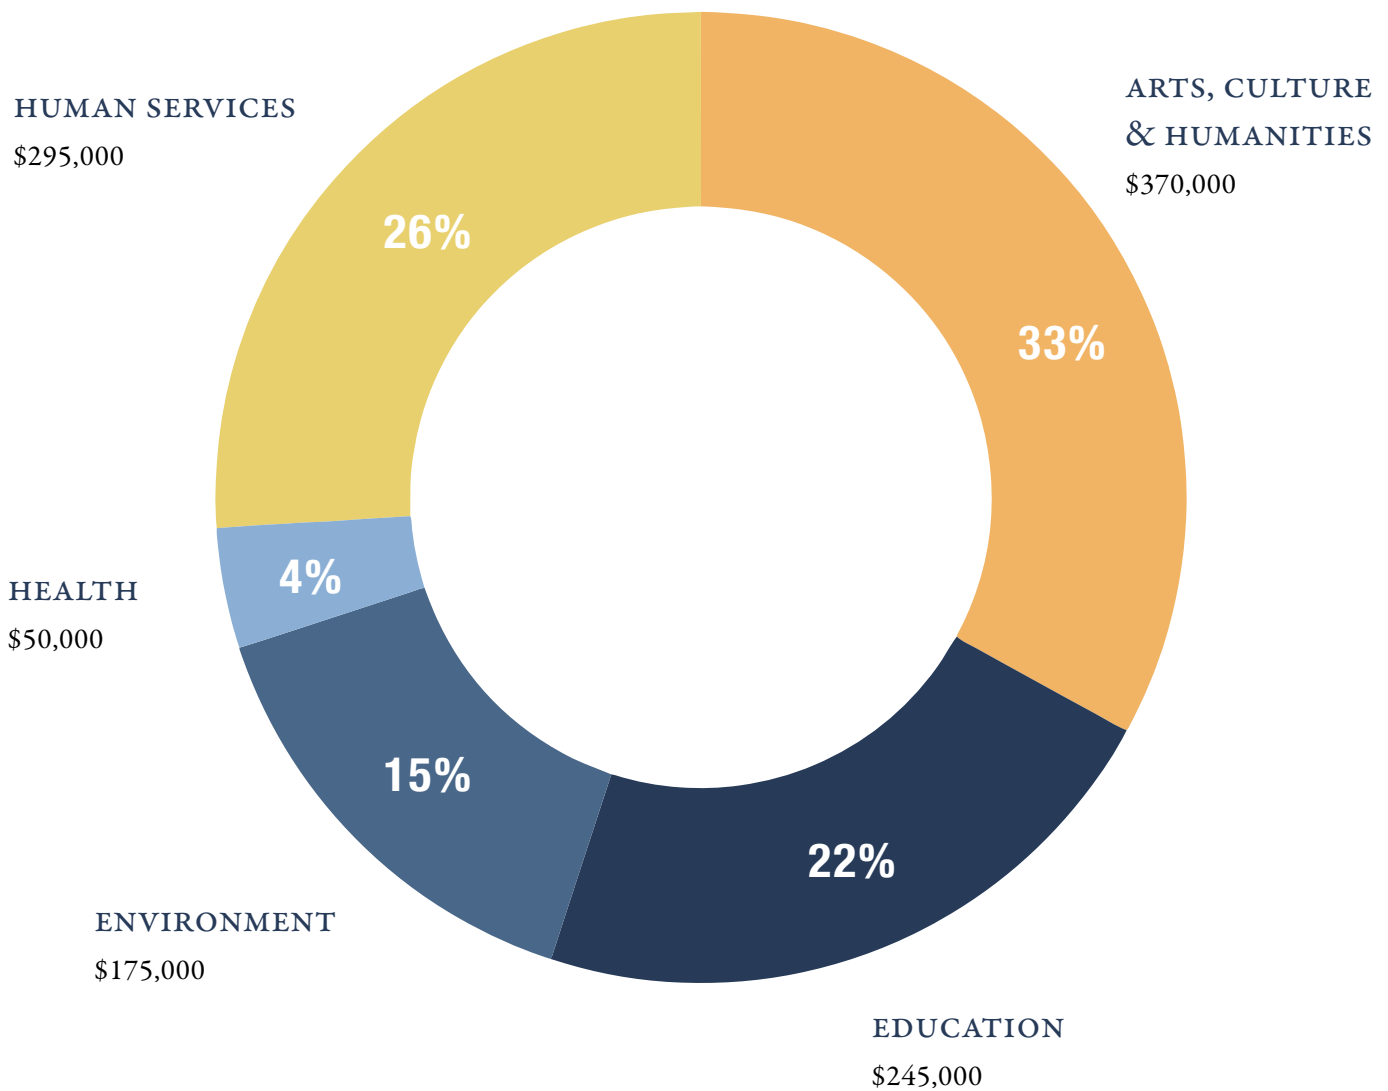

PERCENT OF TOTAL GRANTS FOR 2020

GRANTS FOR 2020

JULY 1, 2019 – JUNE 30, 2020

ARTS, CULTURE & HUMANITIES

PROGRAM

AWAIAULU

Centennial Award – Unrestricted 10,000

BALLET HAWAII